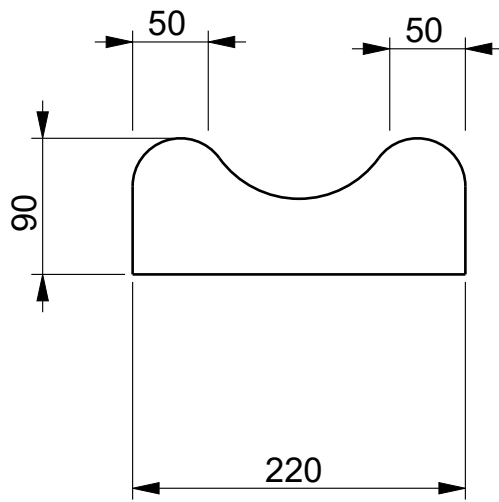

SECTION VIEW

MODEL NAME

C075

DESCRIPTION

WATER CHANNEL